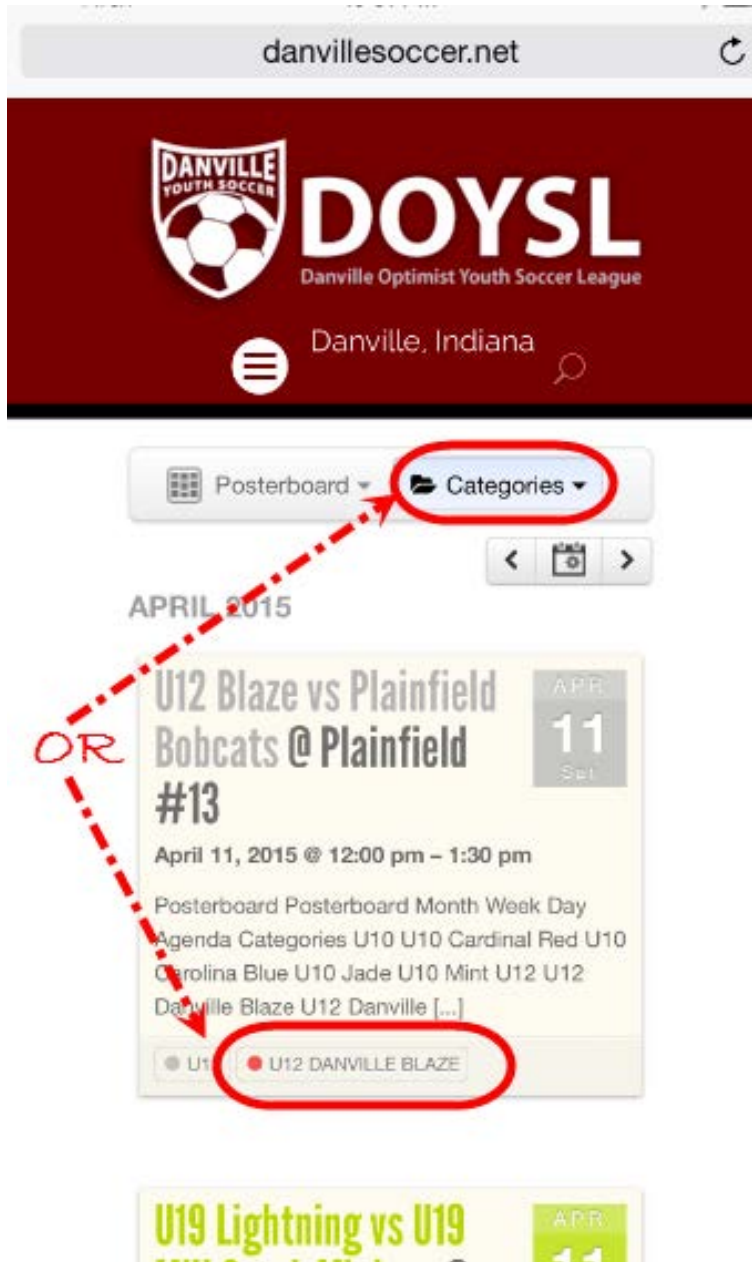

How to add your player's Game schedule to your SmartPhone or Computer Calendar:

Click on Link: <http://www.danvillesoccer.net/calendar/>

Depending on your phone/computer. Click Categories and find your players team or scroll through and find players team and click on it.