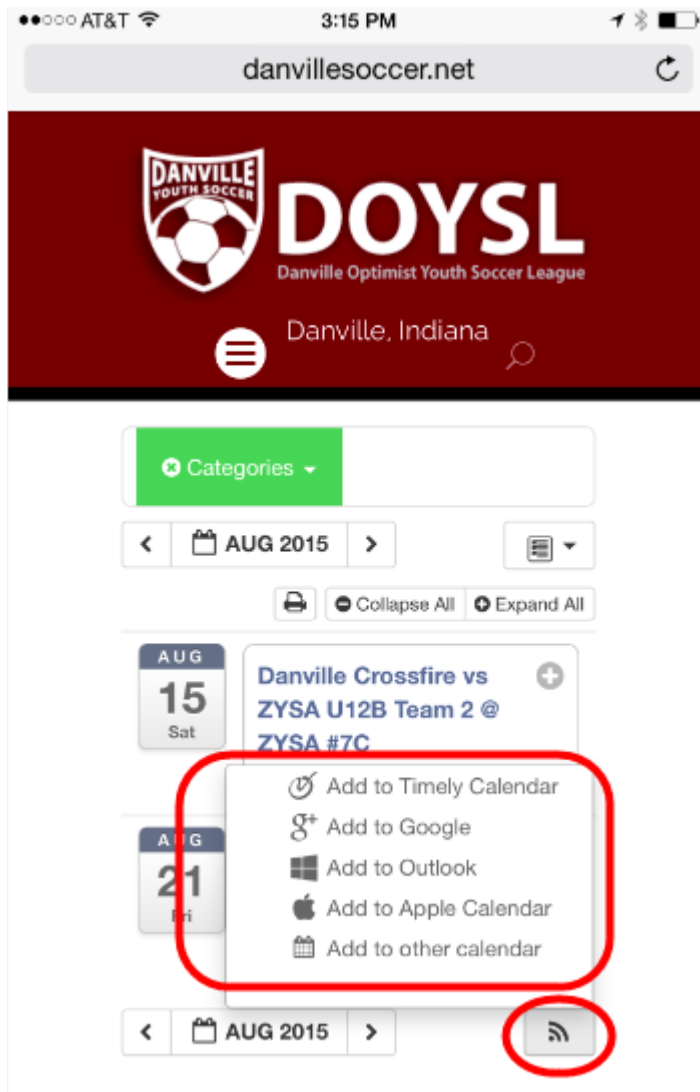

Once your team is selected, scroll down to the bottom. Click on the icon

Select the appropriate calendar